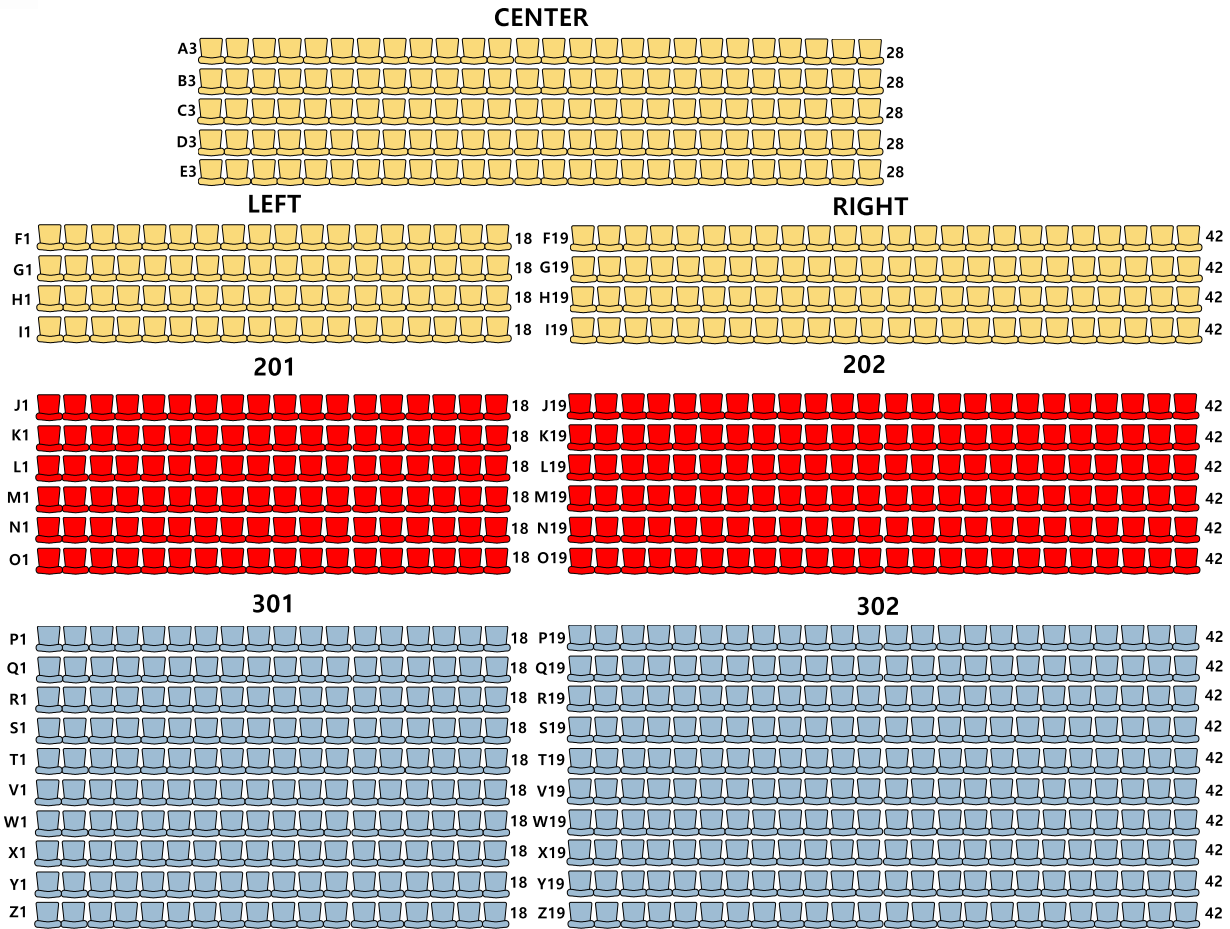

- LEVEL ONE 
- LEVEL TWO 
- LEVEL THREE 

INDOOR CONCERT SEATING CHART