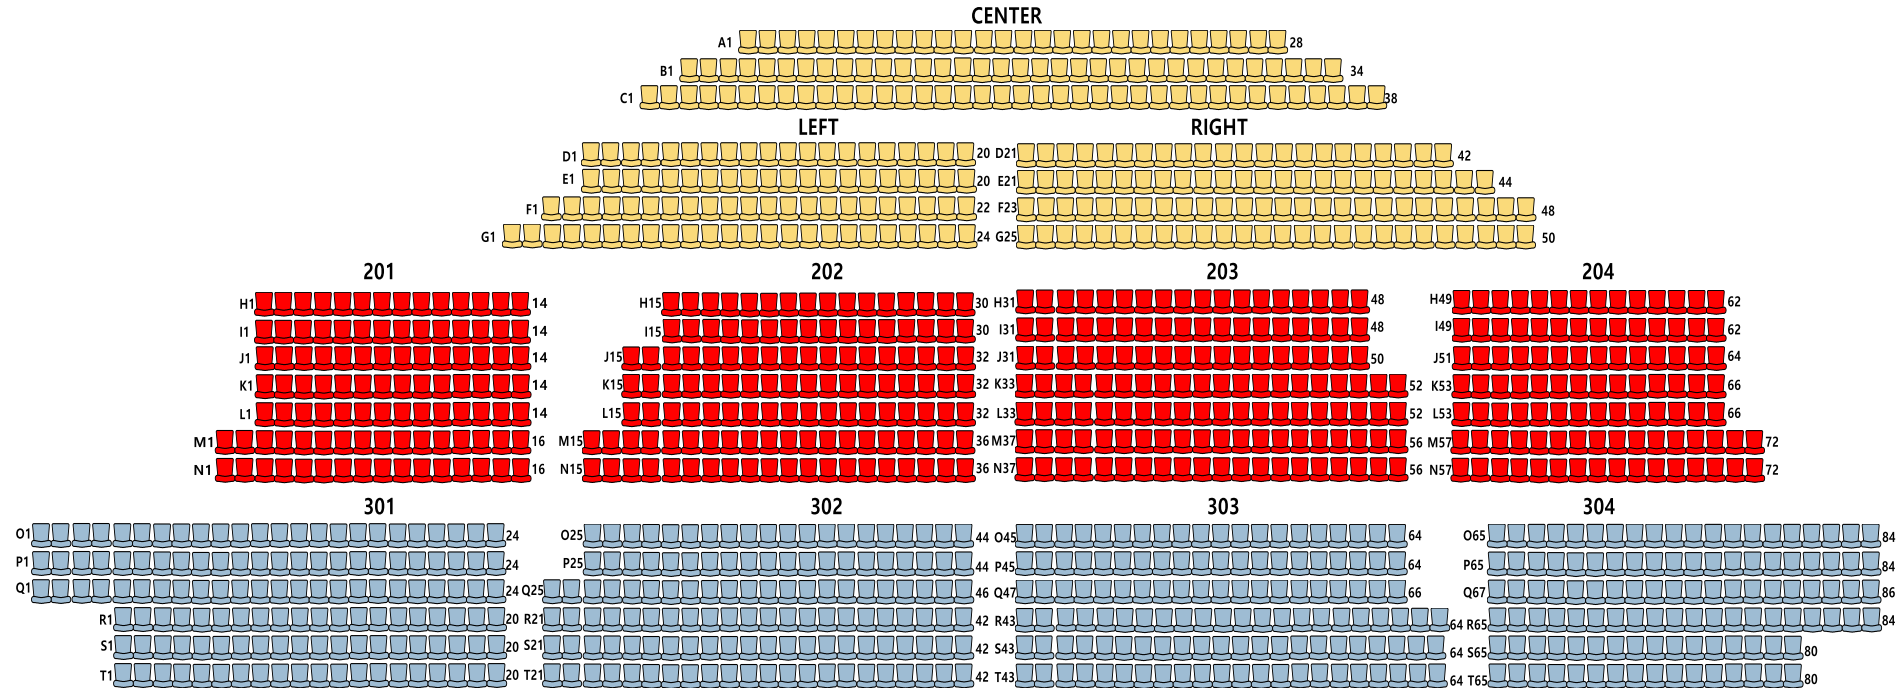

STAGE

- LEVEL ONE
- LEVEL TWO
- LEVEL THREE

INDOOR CONCERT SEATING CHART