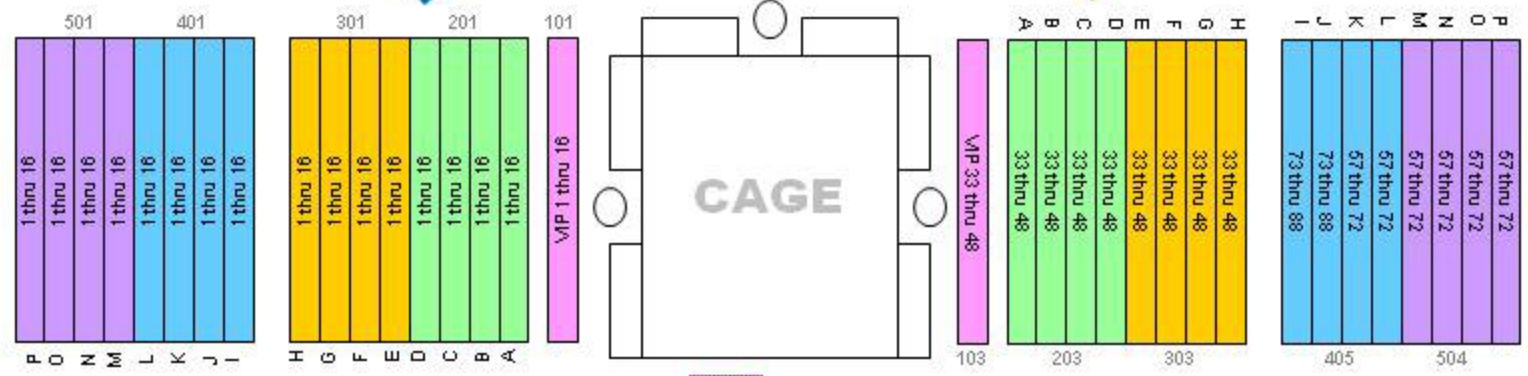

TPF INDOOR SEATING CHART

- LEVEL ONE
- LEVEL TWO
- LEVEL THREE
- LEVEL FOUR
- LEVEL FIVE
- LEVEL SIX