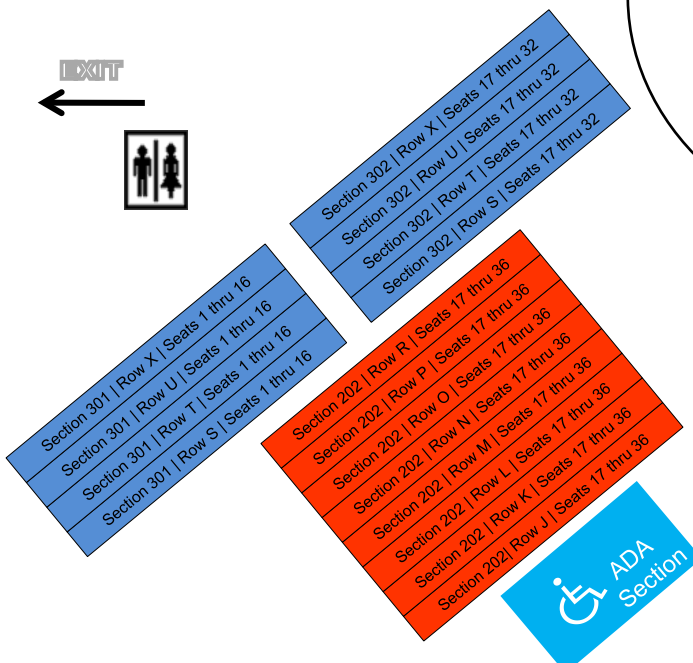

Indoor Top Rank Boxing

- LEVEL ONE
- LEVEL TWO
- LEVEL THREE

Row H 17-21	Camera Platform	Row H 28-32
Row G 17-21		Row G 28-32
Section 102 Row F Seats 17 thru 32		
Section 102 Row E Seats 17 thru 32		
Section 102 Row D Seats 17 thru 32		
Section 102 Row C Seats 17 thru 32		
Section 102 Row B Seats 17 thru 32		
Section 102 Row A Seats 17 thru 32		

VIP TABLES 5-8

VIP TABLES 1-4

VIP TABLES 9-12

Section 103 Row A Seats 3 thru 44
Section 103 Row B Seats 33 thru 46
Section 103 Row C Seats 33 thru 46
Section 103 Row D Seats 33 thru 46

MAIN ENTRANCE

BUS ENTRANCE