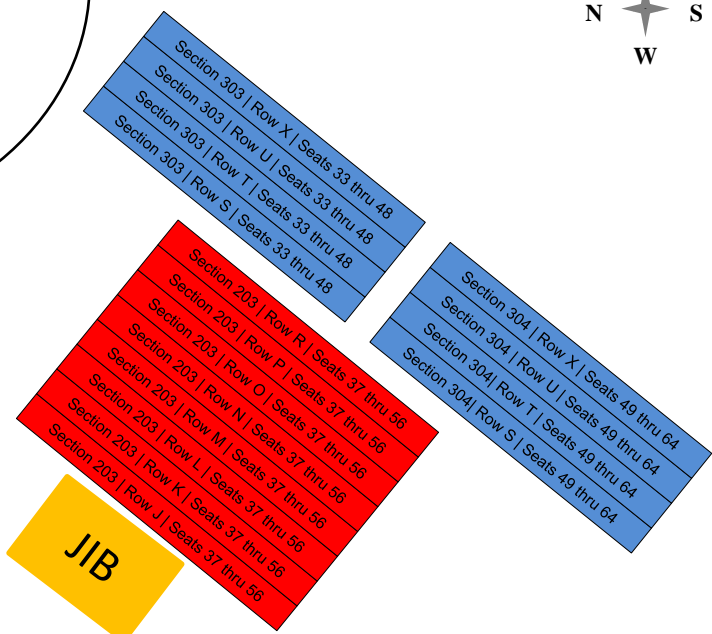

Indoor Top Rank Boxing

- LEVEL ONE
- LEVEL TWO
- LEVEL THREE

Row H 17-21	Camera Platform	Row H 28-32
Row G 17-21		Row G 28-32
Section 102 Row F Seats 17 thru 32		
Section 102 Row E Seats 17 thru 32		
Section 102 Row D Seats 17 thru 32		
Section 102 Row C Seats 17 thru 32		
Section 102 Row B Seats 17 thru 32		
Section 102 Row A Seats 17 thru 32		

VIP TABLES 5-8

VIP TABLES 1-4

VIP TABLES 9-12

Section 103 Row A Seats 3 thru 44
Section 103 Row B Seats 33 thru 46
Section 103 Row C Seats 33 thru 46
Section 103 Row D Seats 33 thru 46

MAIN ENTRANCE

BUS ENTRANCE