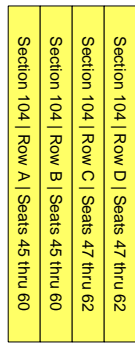

Indoor Top Rank Boxing

- LEVEL ONE
- LEVEL TWO
- LEVEL THREE

EXIT

MAIN ENTRANCE

BUS ENTRANCE