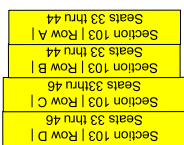

Indoor Top Rank Boxing

- LEVEL ONE
- LEVEL TWO
- LEVEL THREE

EXIT

MAIN ENTRANCE

BUS ENTRANCE