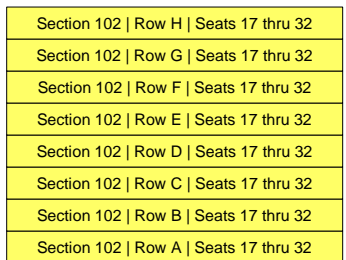

Indoor Top Rank Boxing

- LEVEL ONE
- LEVEL TWO
- LEVEL THREE

EXIT

MAIN ENTRANCE

BUS ENTRANCE